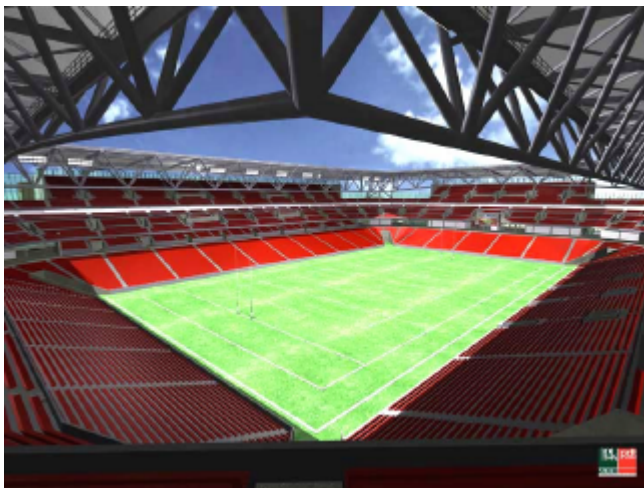

The Home Depot Center in California USA was carried out in association with Aramark and The Suncorp Stadium in Queensland Australia was carried out in association with Spotless Services Ltd.

Quest Retail Technology Pty Ltd are the largest developer and manufacturer of Point of Sale Systems in Australia and have over 19,000 VersaTerms installed in 17 Countries Worldwide in a diverse range of applications including, Bars, Clubs, Restaurants, Fast Food, Stadiums, Arenas, Race Tracks, Theme Parks, Cinemas, Franchises, Ferry Ships, Educational Establishments etc.